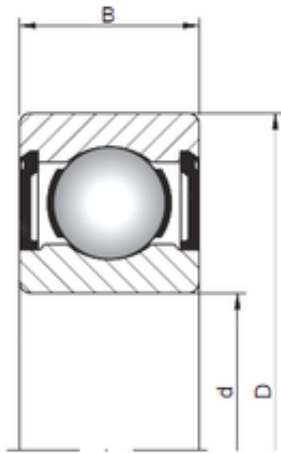

Spherical Roller Bearings(UK)LTD.

6 mm x 10 mm x 3 mm ISO 617/6 ZZ deep groove ball bearings

Bearing No. 617/6 ZZ

Size	6x10x3 mm
Bore Diameter	6 mm
Outer Diameter	10 mm
Width	3 mm
d	6 mm
D	10 mm
B	3 mm
C	3 mm

617/6 ZZ Bearing 2D drawings and 3D CAD models