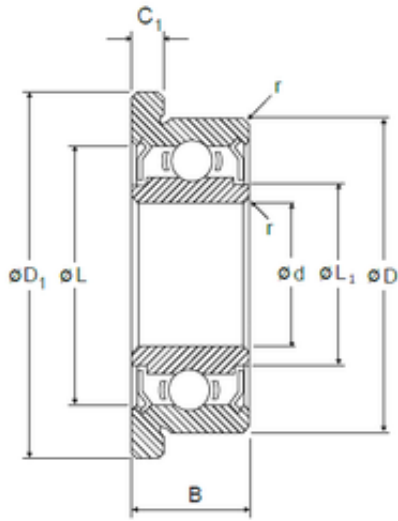

# Spherical Roller Bearings(UK)LTD.

6 mm x 10 mm x 3 mm NMB LF-1060ZZ deep groove ball bearings

Bearing No. LF-1060ZZ

Size	6x10x3 mm
Bore Diameter	6 mm
Outer Diameter	10 mm
Width	3 mm
d	6 mm
D	10 mm
B	3 mm
C	3 mm
r min.	0,1 mm
C1	0,6 mm
D1	11,2 mm
L	9,04 mm
L1	6,95 mm
Basic dynamic load rating (C)	0,457 kN

LF-1060ZZ Bearing 2D drawings and 3D CAD models