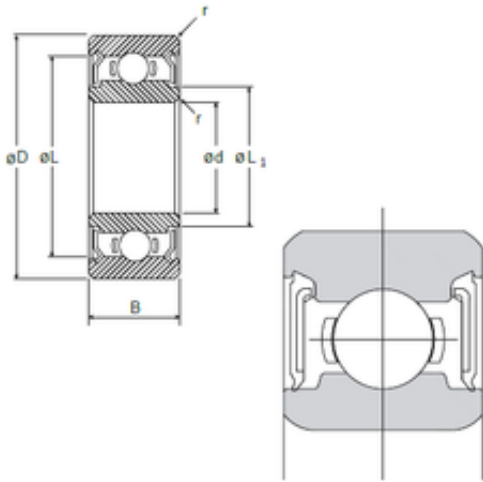

Spherical Roller Bearings(UK)LTD.

6 mm x 10 mm x 3 mm NMB L-1060DD deep groove ball bearings

Bearing No. L-1060DD

Size	6x10x3 mm
Bore Diameter	6 mm
Outer Diameter	10 mm
Width	3 mm
d	6 mm
D	10 mm
B	3 mm
C	3 mm
r min.	0,1 mm
L	9,04 mm
L1	6,95 mm
Basic dynamic load rating (C)	0,457 kN

L-1060DD Bearing 2D drawings and 3D CAD models