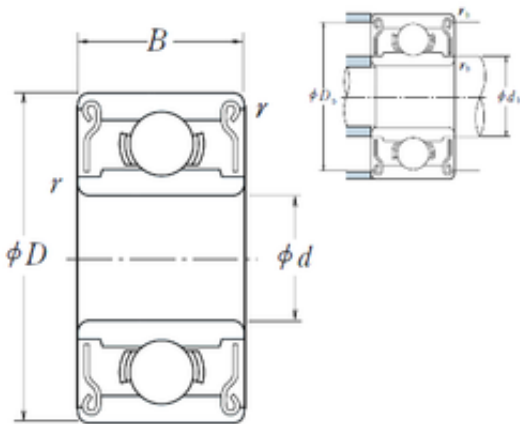

# Spherical Roller Bearings(UK)LTD.

6 mm x 10 mm x 3 mm ISO MR106ZZ deep groove ball bearings

Bearing No. MR106ZZ

Size	6x10x3 mm
Bore Diameter	6 mm
Outer Diameter	10 mm
Width	3 mm
d	6 mm
D	10 mm
B	3 mm
C	3 mm
r min.	0,1 mm

MR106ZZ Bearing 2D drawings and 3D CAD models