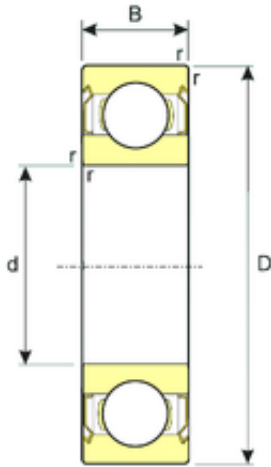

Spherical Roller Bearings(UK)LTD.

6 mm x 10 mm x 3 mm ISB MR106ZZ deep groove ball bearings

Bearing No. MR106ZZ

Size	6x10x3 mm
Bore Diameter	6 mm
Outer Diameter	10 mm
Width	3 mm
d	6 mm
D	10 mm
B	3 mm
C	3 mm
r min.	0,15 mm
Basic dynamic load rating (C)	0,38 kN

MR106ZZ Bearing 2D drawings and 3D CAD models