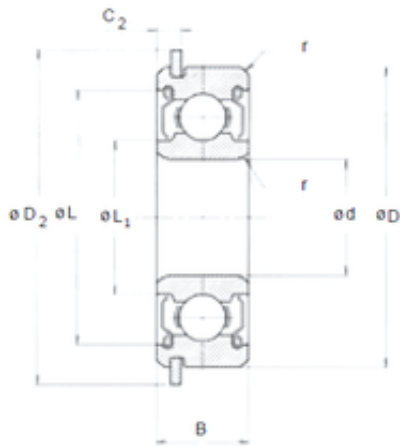

Spherical Roller Bearings(UK)LTD.

8 mm x 22 mm x 7 mm NMB 608ZZNRSD06
deep groove ball bearings

Bearing No. 608ZZNRSD06

Size	8x22x7 mm
Bore Diameter	8 mm
Outer Diameter	22 mm
Width	7 mm
d	8 mm
D	22 mm
B	7 mm
C	7 mm
r min.	0,3 mm
D2	0,012 mm
L	19,1 mm
L1	10,8 mm
C2	25,1 mm
Basic dynamic load rating (C)	3,297 kN

608ZZNRSD06 Bearing 2D drawings and 3D CAD models