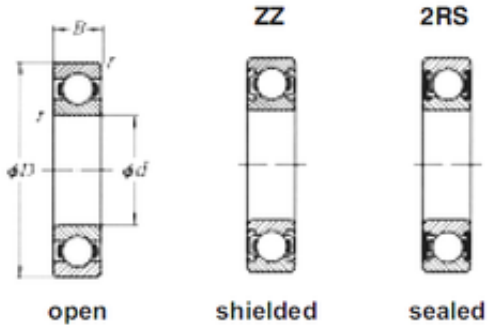

Spherical Roller Bearings(UK)LTD.

8 mm x 22 mm x 7 mm Loyal 608 deep groove ball bearings

Bearing No. 608

Size	8x22x7 mm
Bore Diameter	8 mm
Outer Diameter	22 mm
Width	7 mm
d	8 mm
D	22 mm
B	7 mm
C	7 mm

608 Bearing 2D drawings and 3D CAD models