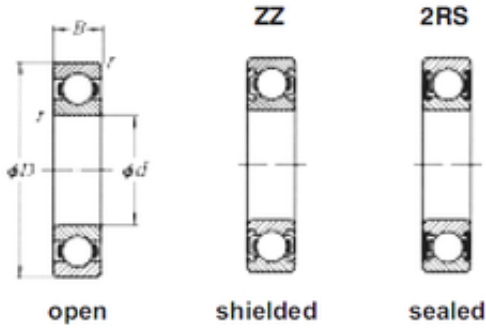

Spherical Roller Bearings(UK)LTD.

55 mm x 100 mm x 21 mm Loyal 6211-2RS deep groove ball bearings

Bearing No. 6211-2RS

Size	55x100x21 mm
Bore Diameter	55 mm
Outer Diameter	100 mm
Width	21 mm
d	55 mm
D	100 mm
B	21 mm
C	21 mm

6211-2RS Bearing 2D drawings and 3D CAD models