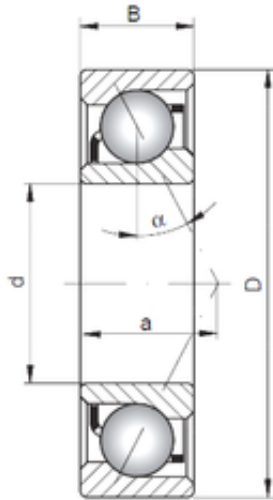

Spherical Roller Bearings(UK)LTD.

20 mm x 47 mm x 14 mm ISO 7204 A angular contact ball bearings

Bearing No. 7204 A

Size	20x47x14 mm
Bore Diameter	20 mm
Outer Diameter	47 mm
Width	14 mm
d	20 mm
D	47 mm
B	14 mm
C	14 mm
Angle ()	25 °
a	17 mm

7204 A Bearing 2D drawings and 3D CAD models