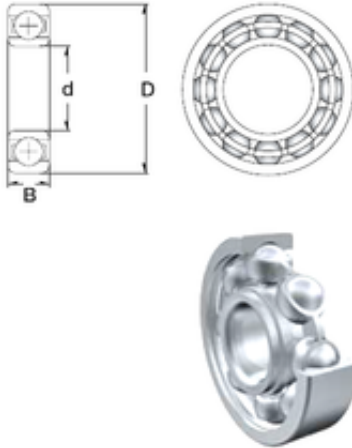

Spherical Roller Bearings(UK)LTD.

20 mm x 47 mm x 14 mm ZEN S6204 deep groove ball bearings

Bearing No. S6204

Size	20x47x14 mm
Bore Diameter	20 mm
Outer Diameter	47 mm
Width	14 mm
d	20 mm
D	47 mm
B	14 mm
C	14 mm
Weight	0,11 Kg
Basic dynamic load rating (C)	12,7 kN

S6204 Bearing 2D drawings and 3D CAD models