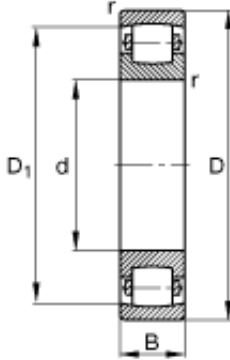

Spherical Roller Bearings(UK)LTD.

150 mm x 270 mm x 45 mm FAG 20230-MB
spherical roller bearings

Bearing No. 20230-MB

Size	150x270x45 mm
Bore Diameter	150 mm
Outer Diameter	270 mm
Width	45 mm
d	150 mm
D	270 mm
B	45 mm
D_1	238,6 mm
$D_{a \max}$	256 mm
$d_{a \min}$	164 mm
$r_{a \max}$	2,5 mm
r_{\min}	3 mm
m	11,7 kg / Weight
C_r	430000 N / Dynamic load rating (radial)
C_{0r}	610000 N / Static load rating (radial)
n_G	2850 1/min / Limiting speed
C_{ur}	55000 N / Fatigue limit load, radial

20230-MB Bearing 2D drawings and 3D CAD models